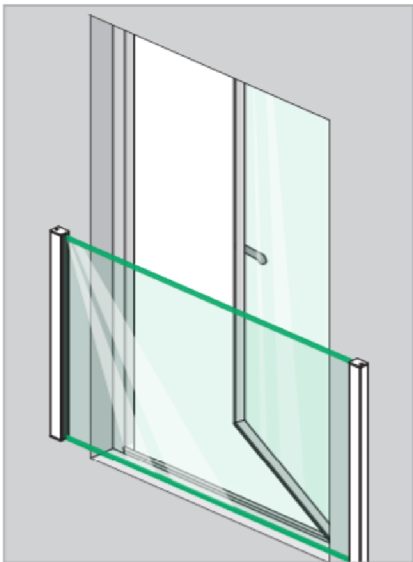

Option 1
Facade mounting

Option 2
Frame mounting

Option 3
Reveal mounting

ASF View Glass Balustrade

Height:	1100mm - 2500mm as standard
Glass Thicknesses:	12mm, 12.76mm, 13.52mm, 15mm, 16.76mm, 17.52mm, 19mm, 20.76mm, 21.52mm
Glass Standards:	Toughened glass supplied as standard. Laminated glass available
Glass Finishes:	Clear, smoked and bead blasted available
Host Materials:	Aluminium profiles with rubber sets
Host Finish:	Matte silver or raw aluminium
Loadings:	Can achieve up to 0.74kN